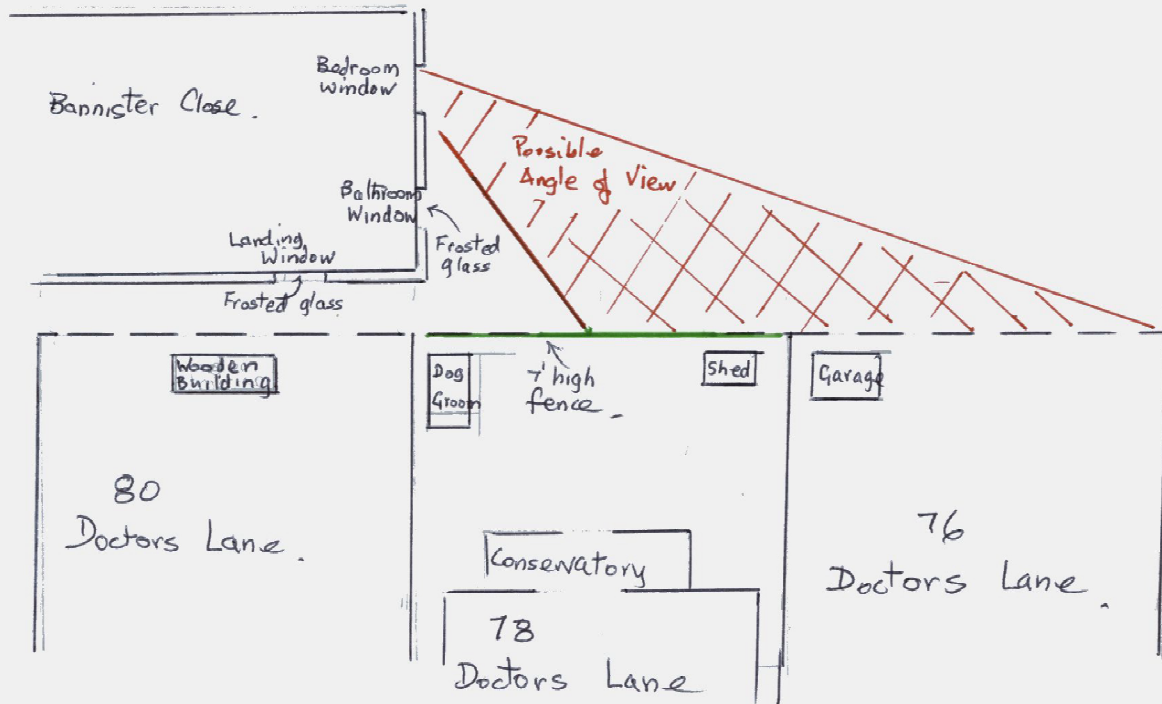

Sketch of General Ground Plan

Area of 78 Doctors Lane

CHORLETON TOWN COUNCIL
TOWN AND COUNTRY PLANNING ACT 1990
13/00890/FUL
20 SEP 2013
DCPLAN
THIS PLAN IS REFERRED TO IN
APPLICATION NO. _____